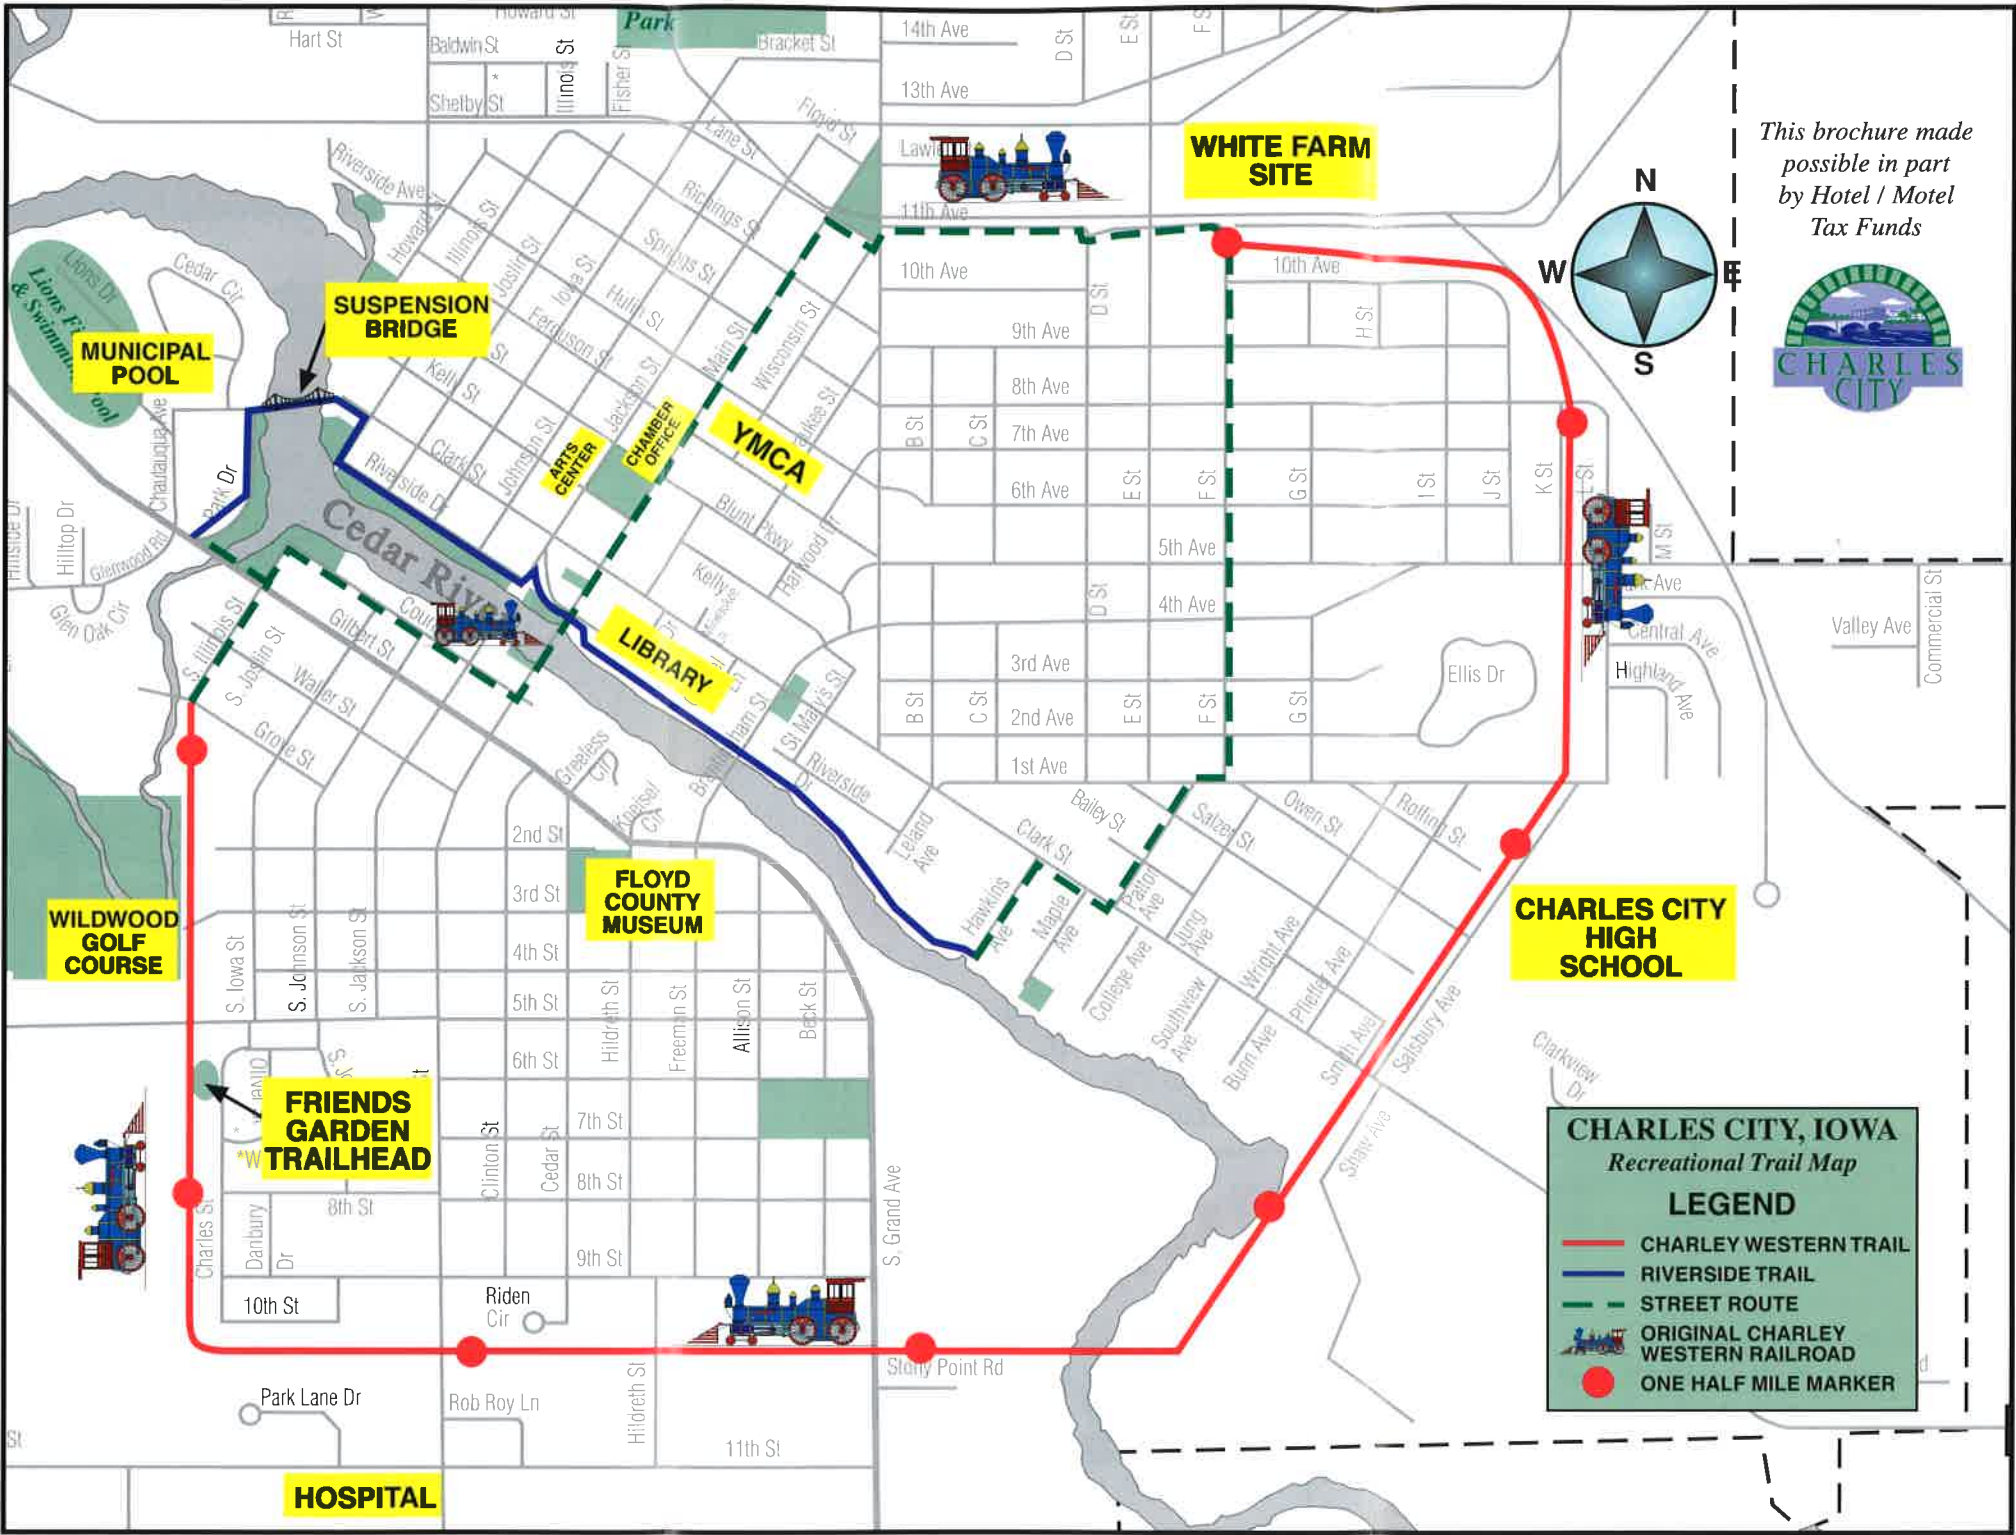

This brochure made possible in part by Hotel / Motel Tax Funds

CHARLES CITY, IOWA
Recreational Trail Map

LEGEND

- CHARLEY WESTERN TRAIL
- RIVERSIDE TRAIL
- - - STREET ROUTE
- ORIGINAL CHARLEY WESTERN RAILROAD
- ONE HALF MILE MARKER

WHITE FARM SITE

SUSPENSION BRIDGE

MUNICIPAL POOL

YMCA

LIBRARY

CHARLES CITY HIGH SCHOOL

FLOYD COUNTY MUSEUM

WILDWOOD GOLF COURSE

FRIENDS GARDEN TRAILHEAD

HOSPITAL